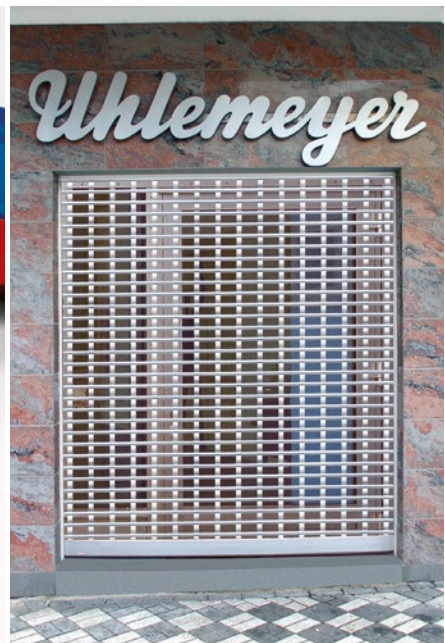

Standard design
according to
current standard
(DIN EN)

Sturdy & reliable

Available with electric drive or manual spring shaft operation

OCO-A-80 + OCO-A-125

As window rolling grill:

- **OCO-A-80** fits in smaller casings due to the small winding shaft of SW 70
- with a clear guide rail width of 16 mm

But also for other purposes:

- doors, shop windows, underground car parks...
- in private or commercial buildings

Design variants

- uniform punch-outs
- alternated punch-outs
- without punch-outs

Profile	A-80	A-125
Punch-out	80 x 32 mm	125 x 60 mm
Weight (kg/m²) without punch-out	11	11
Weight (kg/m²) with punch-out	9	8
Max. width* powder-coated anodised	up to 9 m up to 7,1 m	up to 9 m up to 7,1 m
clear guide rail width	min. 16 mm	min. 16 mm

Hidden joints:

- minimum contamination and icing
- can therefore be used as indoor and **outdoor** rollers

Finished curtain height in m	Ballendurchmesser in mm							
	Tube MW 70		Tube MW 114		Tube Ø 108		Tube Ø133	
	Profile A-80	Profile A-80	Profile A-125	Profile A-80	Profile A-125	Profile A-80	Profile A-125	
1,50	190	210	225	200	215	215	235	
1,75	205	220	230	210	235	220	240	
2,00	205	230	250	220	245	230	255	
2,25	215	230	260	230	250	245	270	
2,50	225	250	275	250	260	245	285	
2,75	230	255	275	250	265	260	290	
3,00	240	260	285	255	270	265	290	
3,25	245	270	285	265	280	275	305	
3,50	265	270	295	275	295	280	310	
3,75	265	280	295	280	295	285	310	

**Rolling grilles
Folding grilles
Spring shafts
Rolling shutters**

Glockenstahlstraße 8 · 42855 Remscheid
Telephone +49 (0) 2191 9050 · Fax +49 (0) 2191 90518
info@occoesterheld.de · www.occoesterheld.de

Your specialist