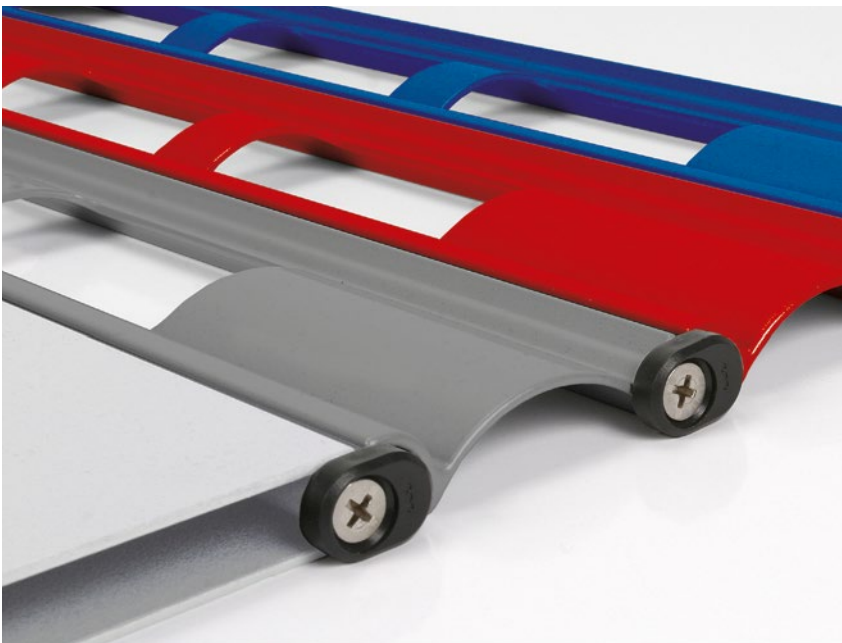

### As window rolling grill:

- ▶ **OCO-A-80** fits in smaller casings due to the small winding shaft of SW 70
- ▶ with a clear guide rail width of 16 mm

### Design variants

- ▶ uniform punch-outs
- ▶ alternated punch-outs
- ▶ without punch-outs

Profile	A-80	A-125
Punch-out	80 x 32 mm	125 x 60 mm
Weight (kg/m <sup>2</sup> ) without punch-out	11	11
Weight (kg/m <sup>2</sup> ) with punch-out	9	8
Max. width* powder-coated anodised	up to 9 m up to 7,1 m	up to 9 m up to 7,1 m
clear guide rail width	min. 16 mm	min. 16 mm

### Hidden joints:

- ▶ minimum contamination and icing
- ▶ can therefore be used as indoor and **outdoor** rollers

Finished curtain height in m	Ballendurchmesser in mm							
	Tube MW 70		Tube MW 114		Tube Ø 108		Tube Ø133	
	Profile A-80	Profile A-80	Profile A-125	Profile A-80	Profile A-125	Profile A-80	Profile A-125	
1,50	190	210	225	200	215	215	235	
1,75	205	220	230	210	235	220	240	
2,00	205	230	250	220	245	230	255	
2,25	215	230	260	230	250	245	270	
2,50	225	250	275	250	260	245	285	
2,75	230	255	275	250	265	260	290	
3,00	240	260	285	255	270	265	290	
3,25	245	270	285	265	280	275	305	
3,50	265	270	295	275	295	280	310	
3,75	265	280	295	280	295	285	310	