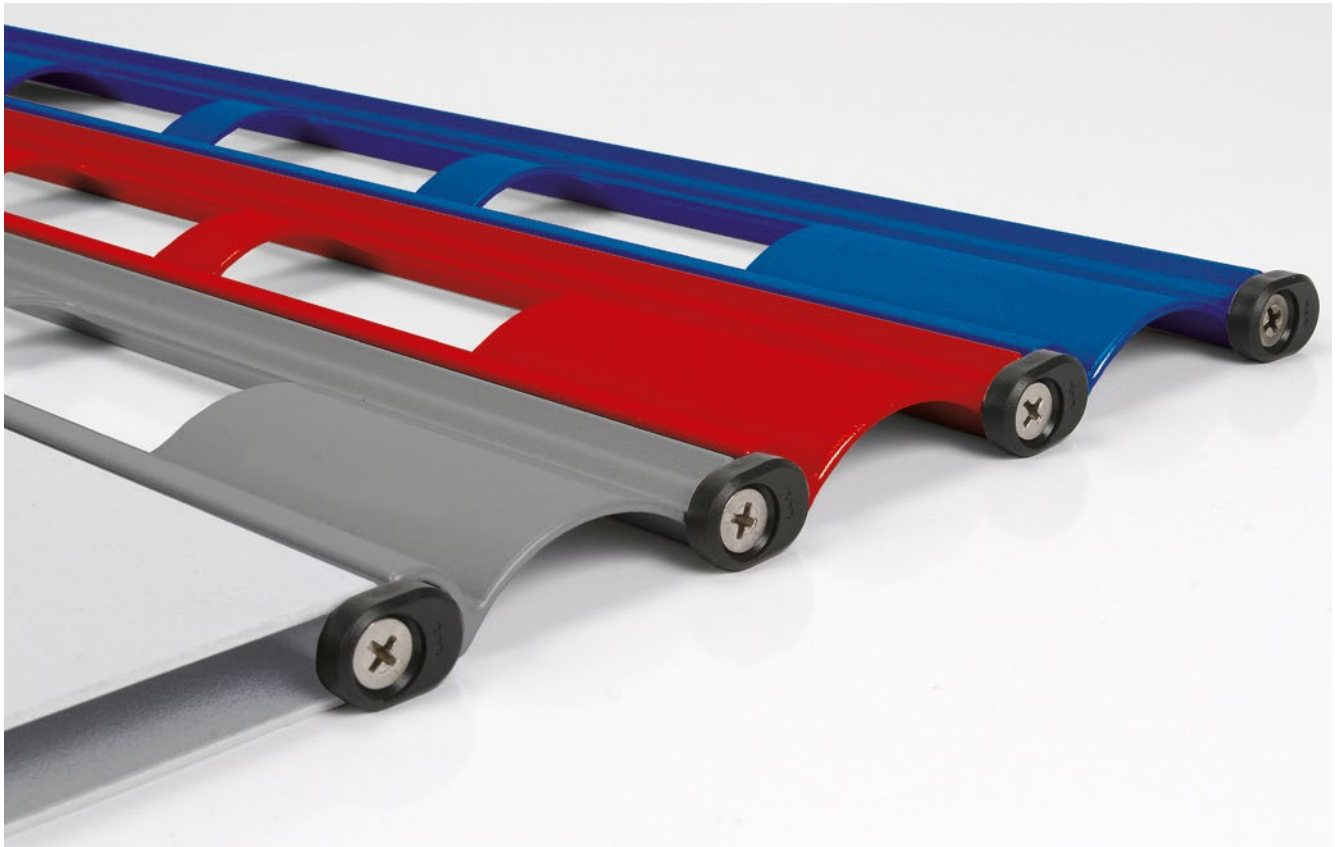

# Rolling grilles EXTRUDED

**OCO Oesterheld GmbH**

**Rolling grilles**  
**Folding grilles**  
**Spring shafts**  
**Rolling shutters**

Always up to date  
as a member of  
BVT

# Rolling grilles EXTRUDED

Also suitable with low lintel heights

Standart grilles in powder-coated aluminium (up to 9.000 mm)  
or in anodised aluminium (up to 7.100 mm)

**OCO-A-80**  
uniform

**OCO-A-80**  
alternated

**OCO-A-125**  
uniform

**OCO-A-125**  
alternated

Standard design  
according to  
current standard  
(DIN EN)

**Sturdy & reliable**

**Available with electric drive or manual spring shaft operation**

### As window rolling grill:

- ▶ **OCO-A-80** fits in smaller casings due to the small winding shaft of SW 70
- ▶ with a clear guide rail width of 16 mm