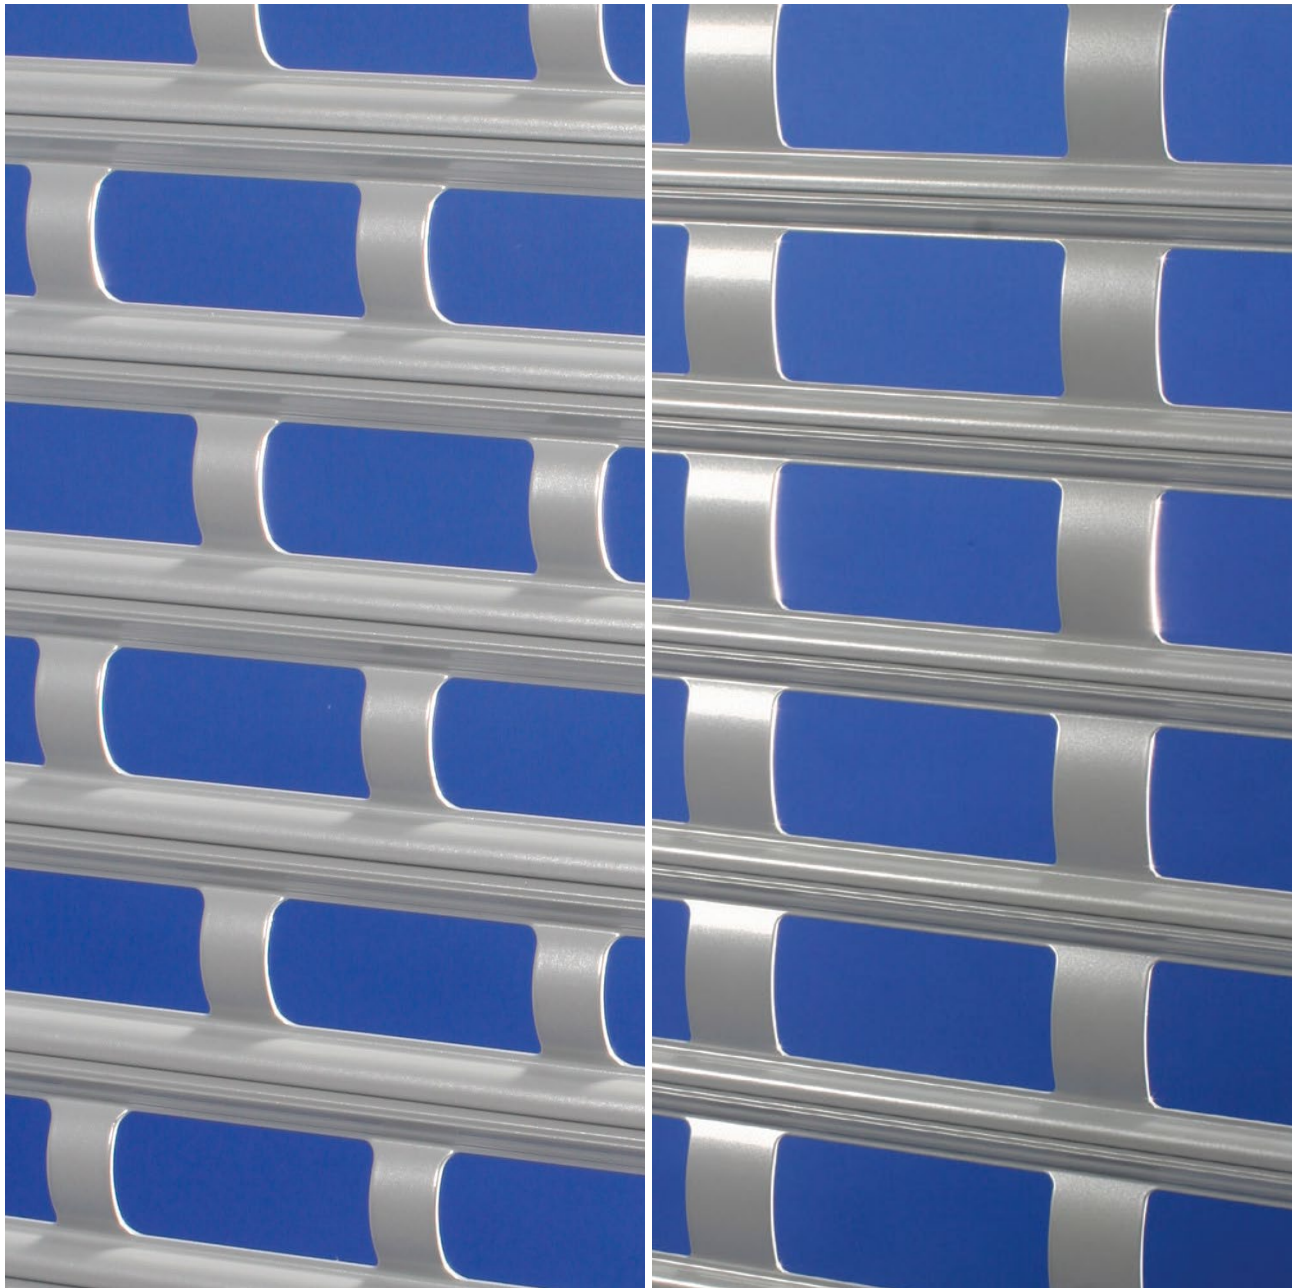

Rolling grilles EXTRUDED

OCO Oesterheld GmbH

Rolling grilles
Folding grilles
Spring shafts
Rolling shutters

Always up to date
as a member of
BVT